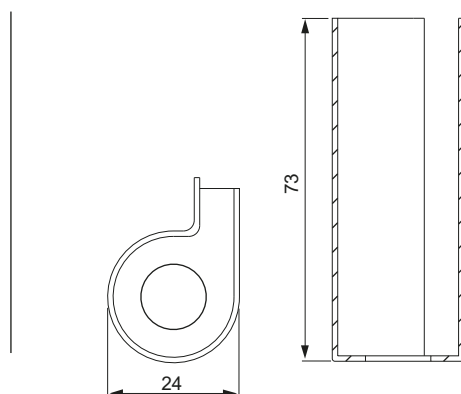

- *Plastic upper wing cover*
- *Couvercle supérieur de l'aile en plastique*
- *Cubierta superior del ala de plástico*
- *Пластиковая накладка для петель*
- *Obere Flügelabdeckung aus Kunststoff*

Art.	Colore	Varianza	Peso(g)	Conf.
-	Colour	Variance	Weight(g)	Pack
207/1.7	Marrone Brown	DX Right	4	50
207/1.1	Nero Black	DX Right	4	50
207/2.7	Marrone Brown	SX Left	4	50
207/2.1	Nero Black	SX Left	4	50